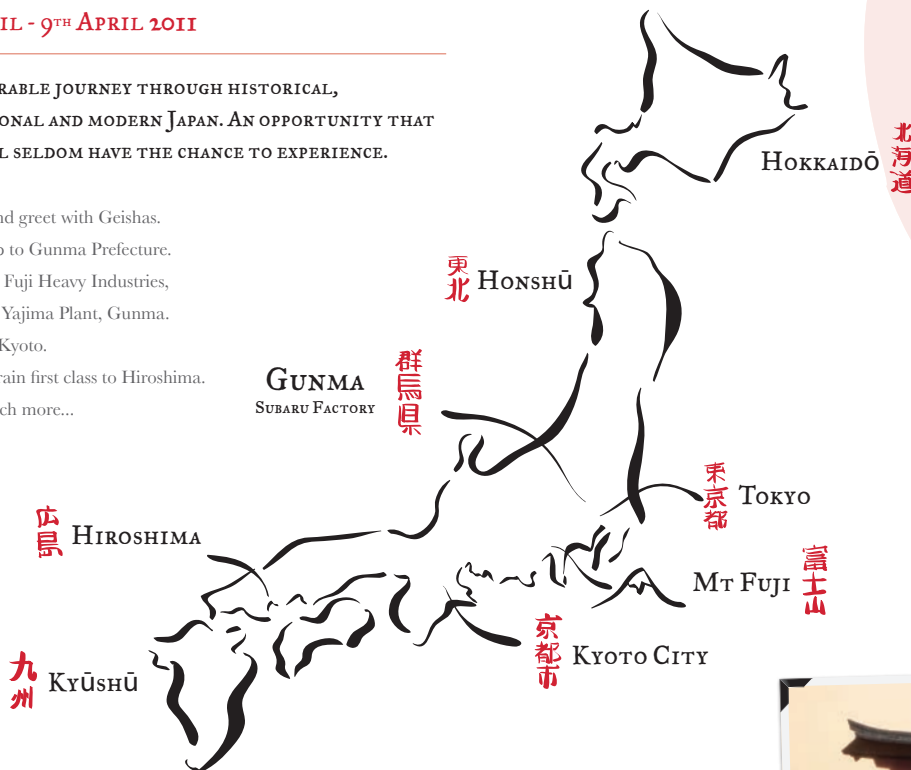

BE A WINNER WITH TORQUE SUBARU

City Subaru - (07) 3633 6666

1ST PRIZE

A TICKET ON THE SUBARU RISE JAPAN STUDY TOUR.

Every \$750 collision parts purchased or \$250 mechanical parts purchased receives one entry into the prize draw.

RISE TO A CULTURAL ADVENTURE
3RD APRIL - 9TH APRIL 2011

A MEMORABLE JOURNEY THROUGH HISTORICAL,
TRADITIONAL AND MODERN JAPAN. AN OPPORTUNITY THAT
YOU WILL SELDOM HAVE THE CHANCE TO EXPERIENCE.

- Meet and greet with Geishas.
- Day trip to Gunma Prefecture.
- Visiting Fuji Heavy Industries, Subaru Yajima Plant, Gunma.
- Day in Kyoto.
- Bullet train first class to Hiroshima.
- and much more...